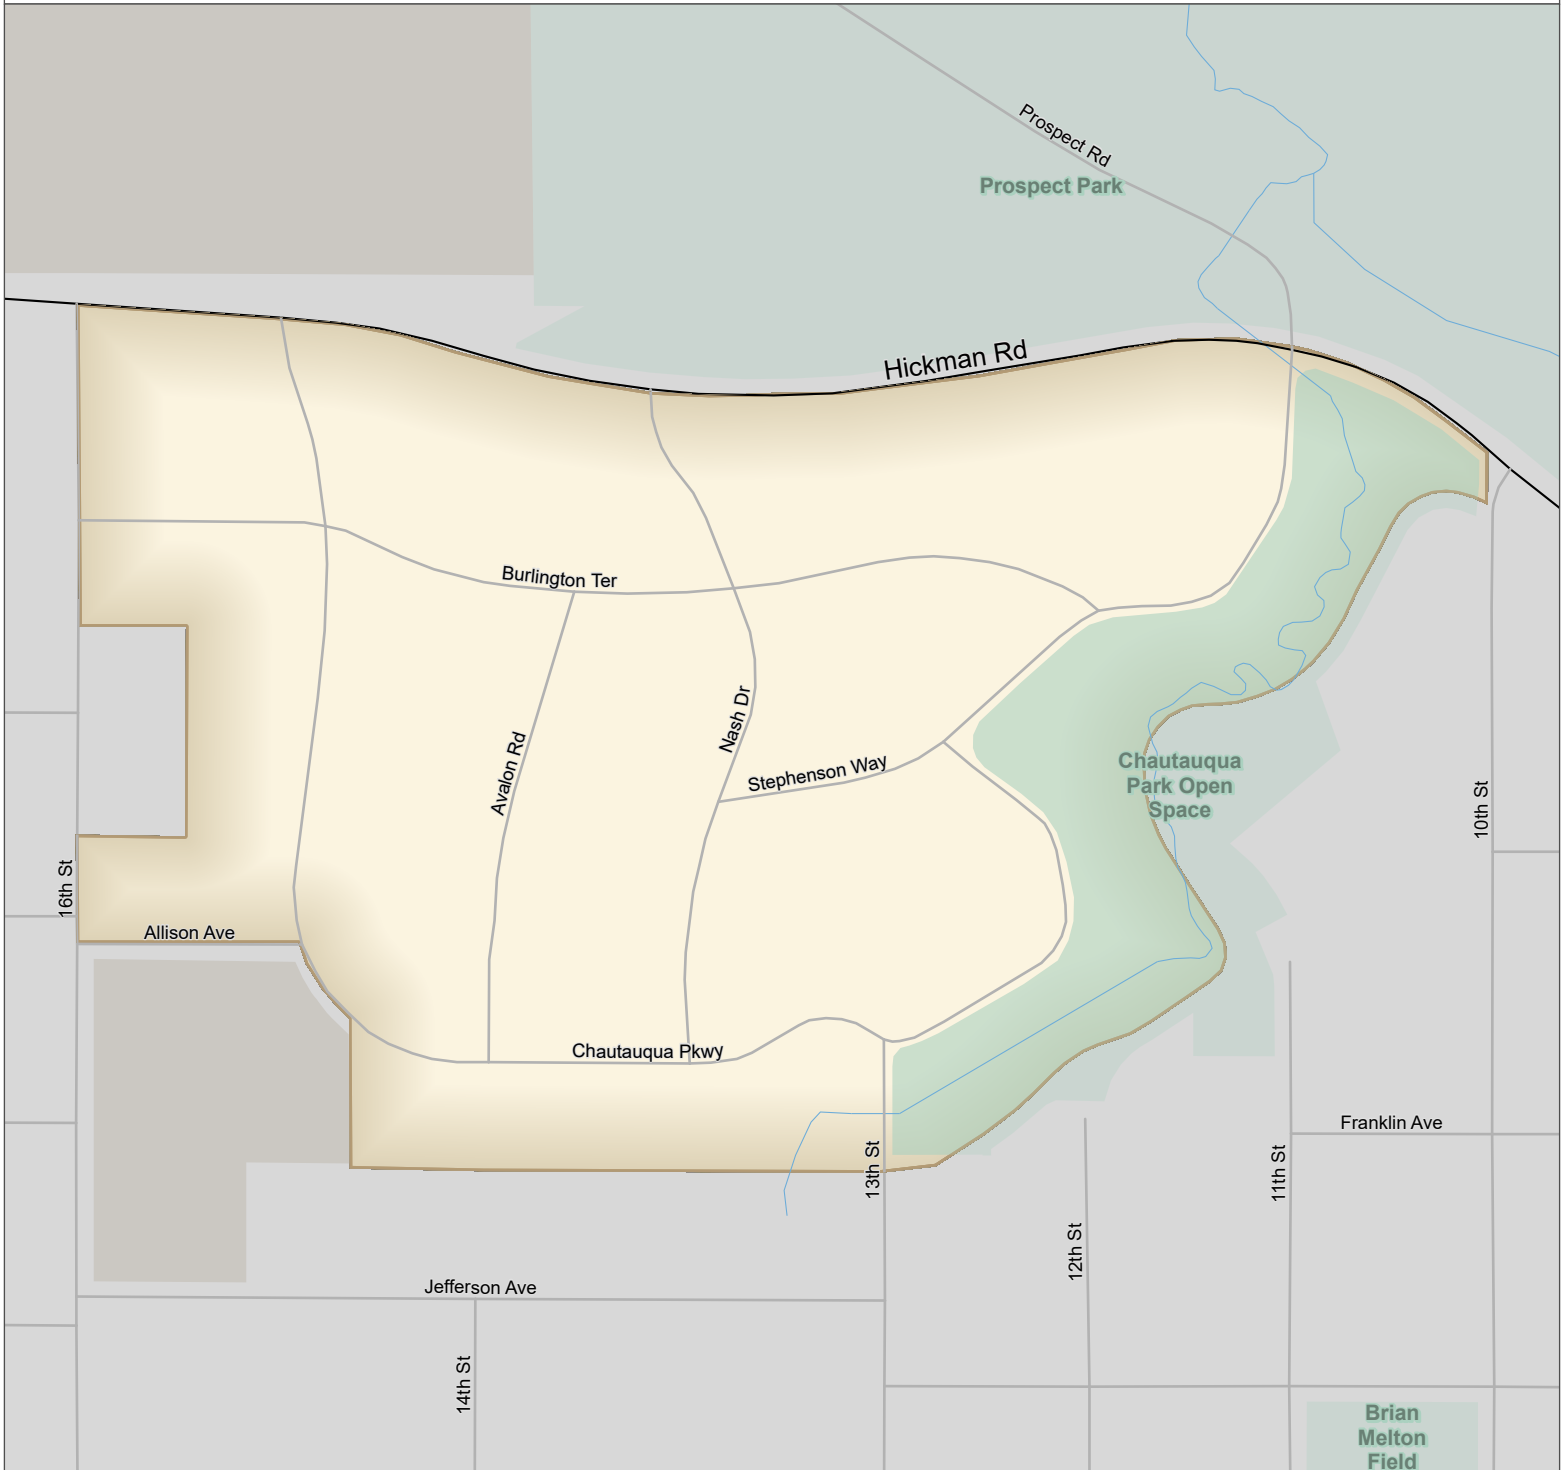

# Chautauqua Park

Hickman Road, Chautauqua Parkway, Douglas Avenue, and 16th Street

**Meeting Information:** Meetings are held monthly on the 1st Tuesday of the month during the school year, February - May and September - December. Meetings are held at 6:30 p.m. at the JF Taylor Education Center, 1801 16th St, Des Moines, IA 50314.